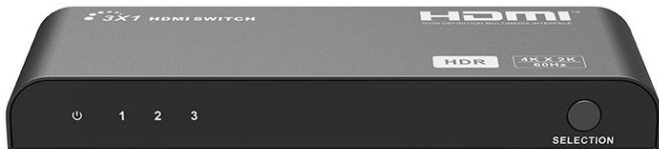

HDMI LKV301HDR-V3.0

3x1 HDMI Switch 4K@60Hz HDR

Manufacturer: [MPSAT](#)

Description

This 3x1 switch routes 3 different sources at resolution of up to 4Kx2K@60Hz ultra HD to a HDTV display. The unit has 3 HDMI inputs, which makes this unit ideal for simultaneous connection of multiple HDMI devices, such as, HDTV, set top box, DVD etc.

Input ports: 3 x HDMI

Output ports: 1 x HDMI

Power indicator led: 1 xLED

Signal indicator led: 3 xLED

HDMI Version: Compatible with HDMI1.4,HDMI2.0

HDCP Version: Compatible with HDCP1.4,HDCP2.2

Video form: Support 12bit FULL HD video, 3D video and 4Kx2K@30/60Hz ultra HD video

Input and output TMDS signal: 0.7~1.2Vp-p(TMDS)

Input and output DDC signal: 5Vp-p

Audio: Support standard audio and DSD?Direct Stream Digital?and HD(HBR) audio

HDMI Resolution: 480i/480p/576i/576p/720p/1080i/1080p/ 4Kx2K@24/25/30/60Hz>

HDR: Support

Working temperature: 0??60?

Power supply: DC5V/1A

Power consumption: <5W

Dimension: 160mm(L)x51.5mm(W)x20mm(H)

Weight: 230g

Color: Black