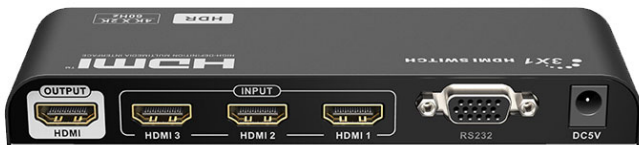

HDMI LKV301HDR-V3.0

3x1 HDMI Switch 4K@60Hz HDR

Manufacturer: [MPSAT](#)

Description

This 3x1 switch routes 3 different sources at resolution of up to 4Kx2K@60Hz ultra HD to a HDTV display. The unit has 3 HDMI inputs, which makes this unit ideal for simultaneous connection of multiple HDMI devices, such as, HDTV, set top box, DVD etc.

Input ports: 3 x HDMI

Output ports: 1 x HDMI

Power indicator led: 1 xLED

Signal indicator led: 3 xLED

HDMI Version: Compatible with HDMI1.4,HDMI2.0

HDCP Version: Compatible with HDCP1.4,HDCP2.2

Video form: Support 12bit FULL HD video, 3D video and 4Kx2K@30/60Hz ultra HD video

Input and output TMDS signal: 0.7~1.2Vp-p(TMDS)

Input and output DDC signal: 5Vp-p

Audio: Support standard audio and DSD?Direct Stream Digital?and HD(HBR) audio

HDMI Resolution: 480i/480p/576i/576p/720p/1080i/1080p/ 4Kx2K@24/25/30/60Hz>

HDR: Support

Working temperature: 0??60?

Power supply: DC5V/1A

Power consumption: <5W

Dimension: 160mm(L)x51.5mm(W)x20mm(H)

Weight: 230g

Color: Black