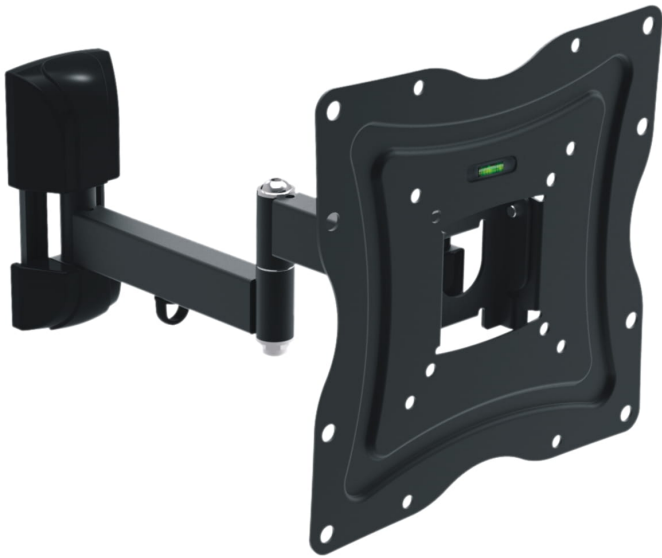

STAN AX FLEXI DUO

13"-42" FULL MOTION

Manufacturer: [Opticum](#)

Description

Features?

TV SCREEN SIZE: 13"-42"

VESSA: MAX 200x200

TILT: -15/+15 degrees

SWIEVEL: 180 degrees

WALL DISTANCE: 52-325mm

MAX TV WEIGHT: 25kg

OTHERS: SPIRIT LEVEL, CABLE MANAGMENT