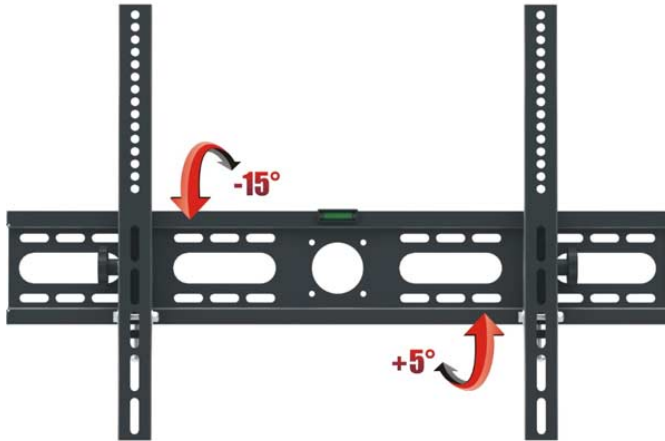

## STAN AX MAGNUM PLUS

32"-65" TILT MOUNT

Manufacturer: [Opticum](#)

Description

Features?

- Model:AX MAGNUM PLUS
- Vesa:600\*400
- Tv size:32"-65"
- Distance to the wall:58mm
- Weight capacity:30kg
- Tilt angle:-5°~15°
- Color:black
- Others: Spirit Level