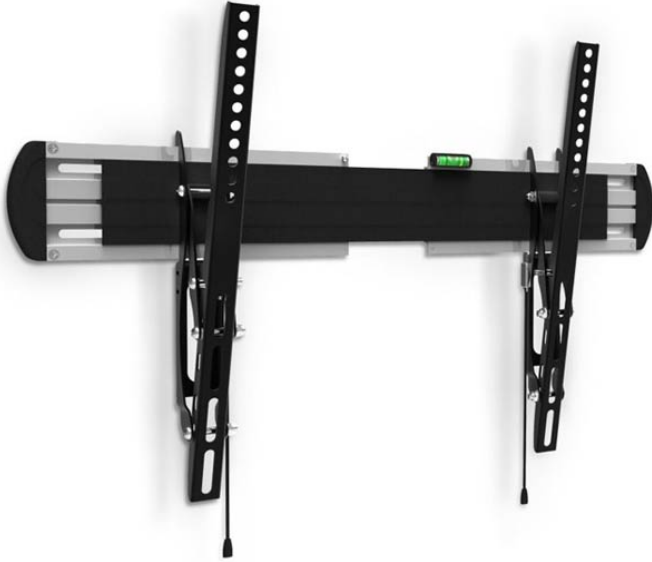

STAN AX X-SILVER

32"-70" TILT

Manufacturer: [Opticum](#)

Description

Features?

- Model:X SILVER
- Vesa:800*400
- Tv size:32"-70"
- Distance to the wall:34.5mm
- Weight capacity:60kg
- Tilt angle: -12° - +15°
- Swivel angle:NO
- Color:black/silver