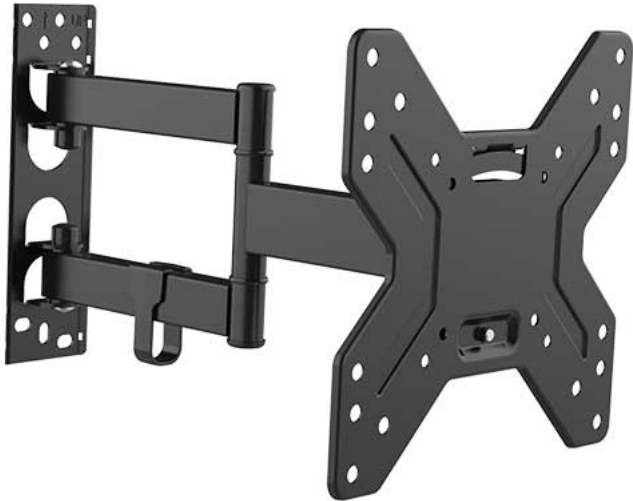

STAN PSW652M

17"-42" FULL MOTION MOUNT

Manufacturer: [ARMO](#)

Description

Features?

- Model:PSW652
- Vesa:200*200
- Tv size:17"-42"
- Distance to the wall:56-356mm
- Weight capacity:25kg
- Tilt angle:-2°~15°
- Swivel angle:+/-180°
- Color:black