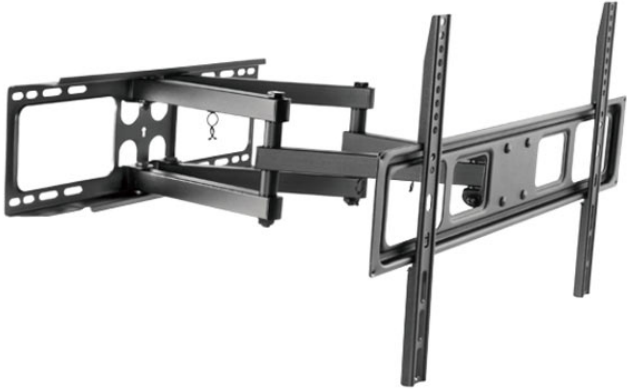

STAN STV011

37"-80" FULL MOTION MOUNT

Manufacturer: [SUPERIOR](#)

Description

Features?

- Model:STV011
- Vesa:600*400
- Tv size:37"-80"
- Distance to the wall:53-464mm
- Weight capacity:40kg
- Tilt angle:-15°~5°
- Color:black